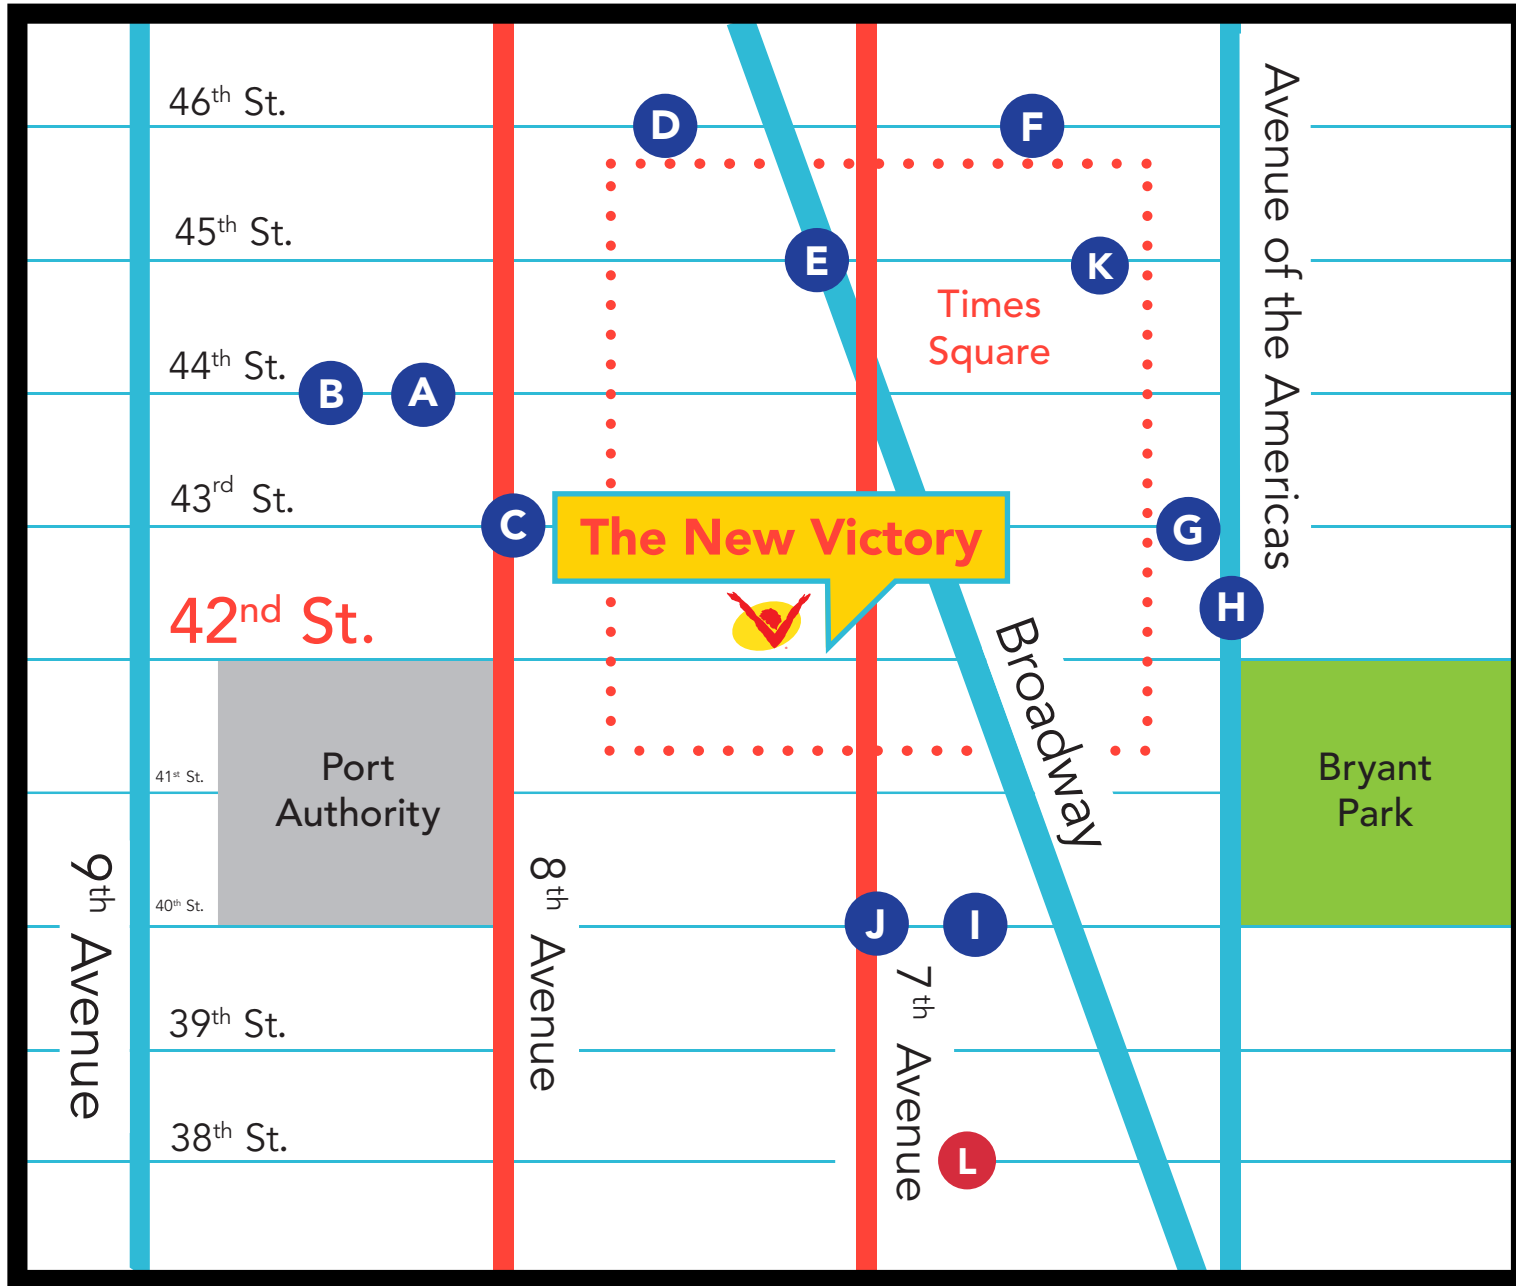

# THE NEW VICTORY® THEATER Parking Map

- A** **EDISON PARK FAST**  
307 W 44th St  
Between 8th Ave and 9th Ave
- B** **EDISON PARK FAST**  
332 W 44th St  
Between 8th Ave and 9th Ave
- C** **ADVANCE PARKING LLC.**  
249-253 West 43rd Street  
Between 7th and 8th Ave
- D** **QUICK PARK**  
Theater Lot  
223 W 46 Street  
Between Broadway and 8th Ave
- E** **ASTOR PARKING LLC**  
1511-1515 Broadway  
Between Broadway and 8th Ave
- F** **RESOURCE PARKING LLC**  
164 West 46th Street  
Between 7th Ave and  
Avenue of the Americas
- G** **QUICK PARK**  
1133 Garage  
101-125 W 43 Street  
Between 42nd Street and 43rd Street
- H** **1114 SIXTH PARKING LLC**  
1114 Avenue of the Americas  
Between 5th Ave and  
Avenue of the Americas
- I** **ICON PARKING**  
GLOBAL PARKING LLC  
143-145 West 40th Street  
Between 7th Ave and Broadway
- J** **136 W 40TH PARKING LLC**  
136 W 40th Street  
Between 7th Ave and Broadway
- K** **MANHATTAN PARKING**  
120 W 45th Street  
Between Avenue of the Americas  
and 7th Ave
- L** **SP+ PARKING**  
1150 W 38th Street  
Between Avenue of the Americas  
and 7th Ave

Get a discounted rate of \$30 for any 6 hours of parking at our partner garage **L**. Visit their site for details on redemption.