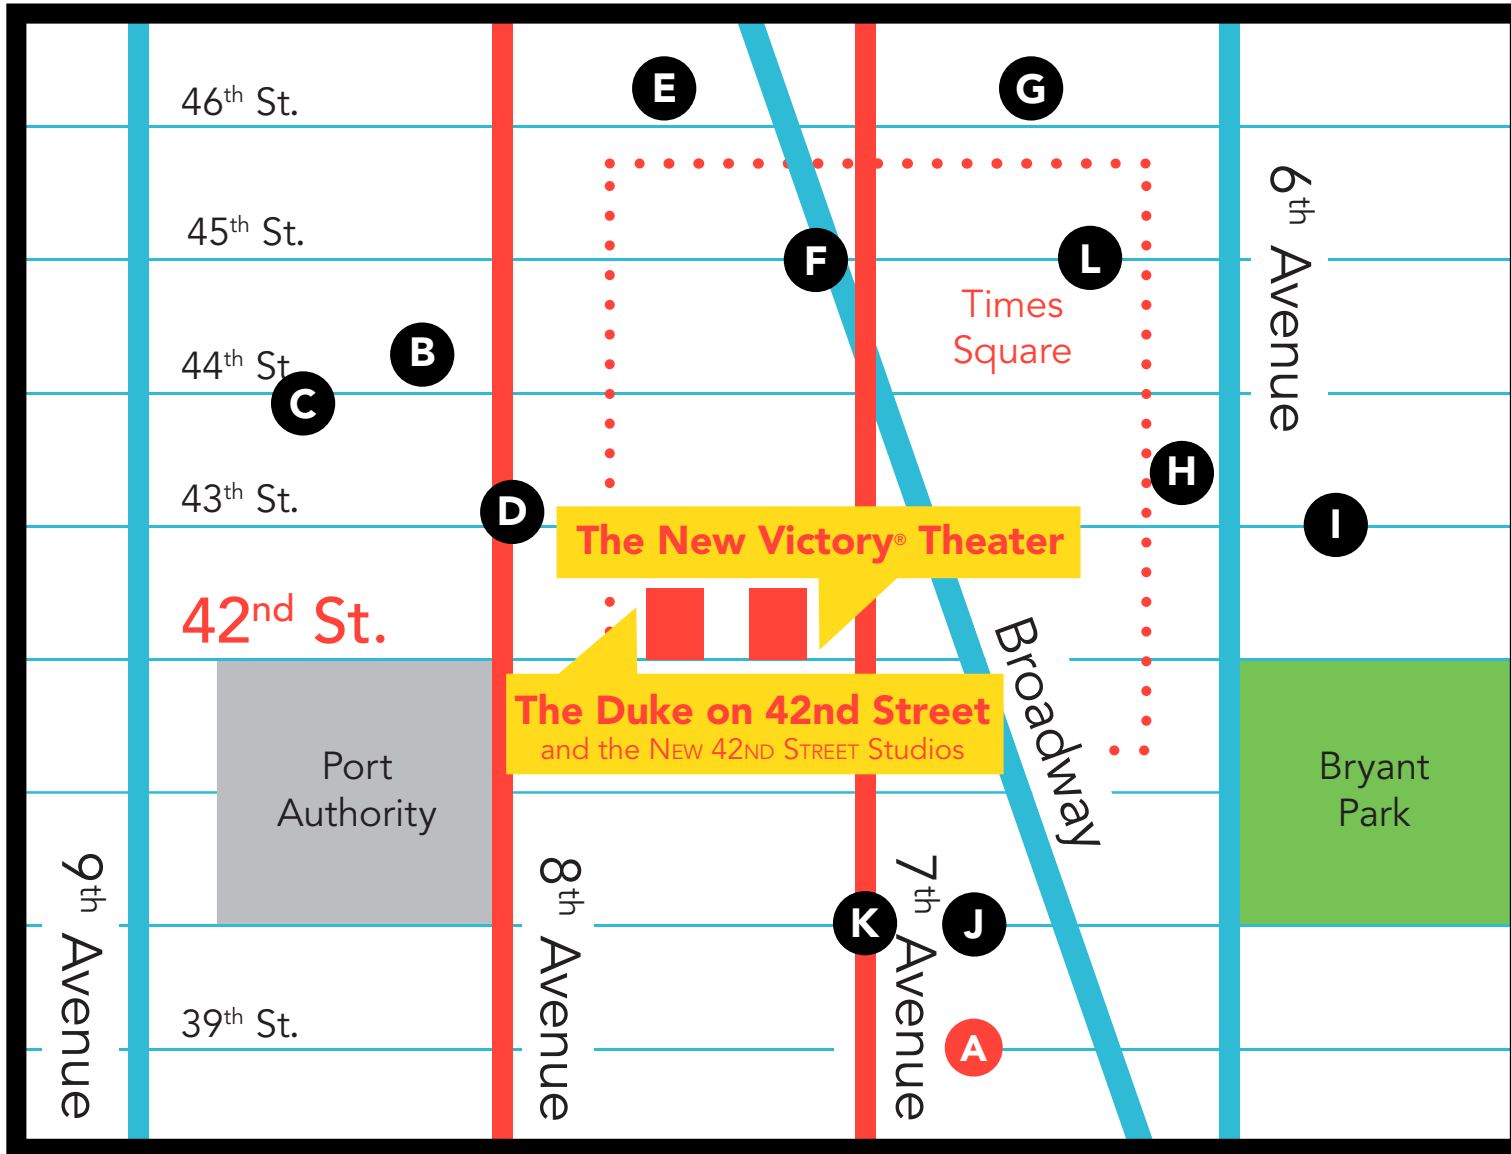

PARKING MAP

- A** **SP+ PARKING**
150 W 38th Street
Between 6th and 7th Ave
- B** **EDISON PARKFAST**
307 W 44th St
Between 8th and 9th Ave
- C** **EDISON PARKFAST**
332 W 44th St
Between 8th and 9th Ave
- D** **ICON PARKING**
249-253 West 43rd Street
Between 7th and 8th Ave
- E** **QUIK PARK**
Theater Lot
223 W 46 Street
Between Broadway and 8th Ave
- F** **ICON PARKING**
1511-1515 Broadway
Between Broadway and 8th Ave
- G** **ICON PARKING**
164 West 46th Street
Between 6th and 7th Ave
- H** **QUIK PARK**
1133 Garage
100 W 44th Street
Between 6th Ave and Broadway
- I** **ICON PARKING**
1114 6th Avenue
Entrance on 43rd Street
- J** **ICON PARKING**
143-145 West 40th Street
Between Broadway and 7th Ave
- K** **ONE PARKING**
136 W 40th Street
Between Broadway and 7th Ave
- L** **MANHATTAN PARKING**
120 W 45th Street
Between 6th and 7th Ave

New Victory ticket holders get a discounted rate at **A**. Visit NewVictory.org/coupons for details on redemption.